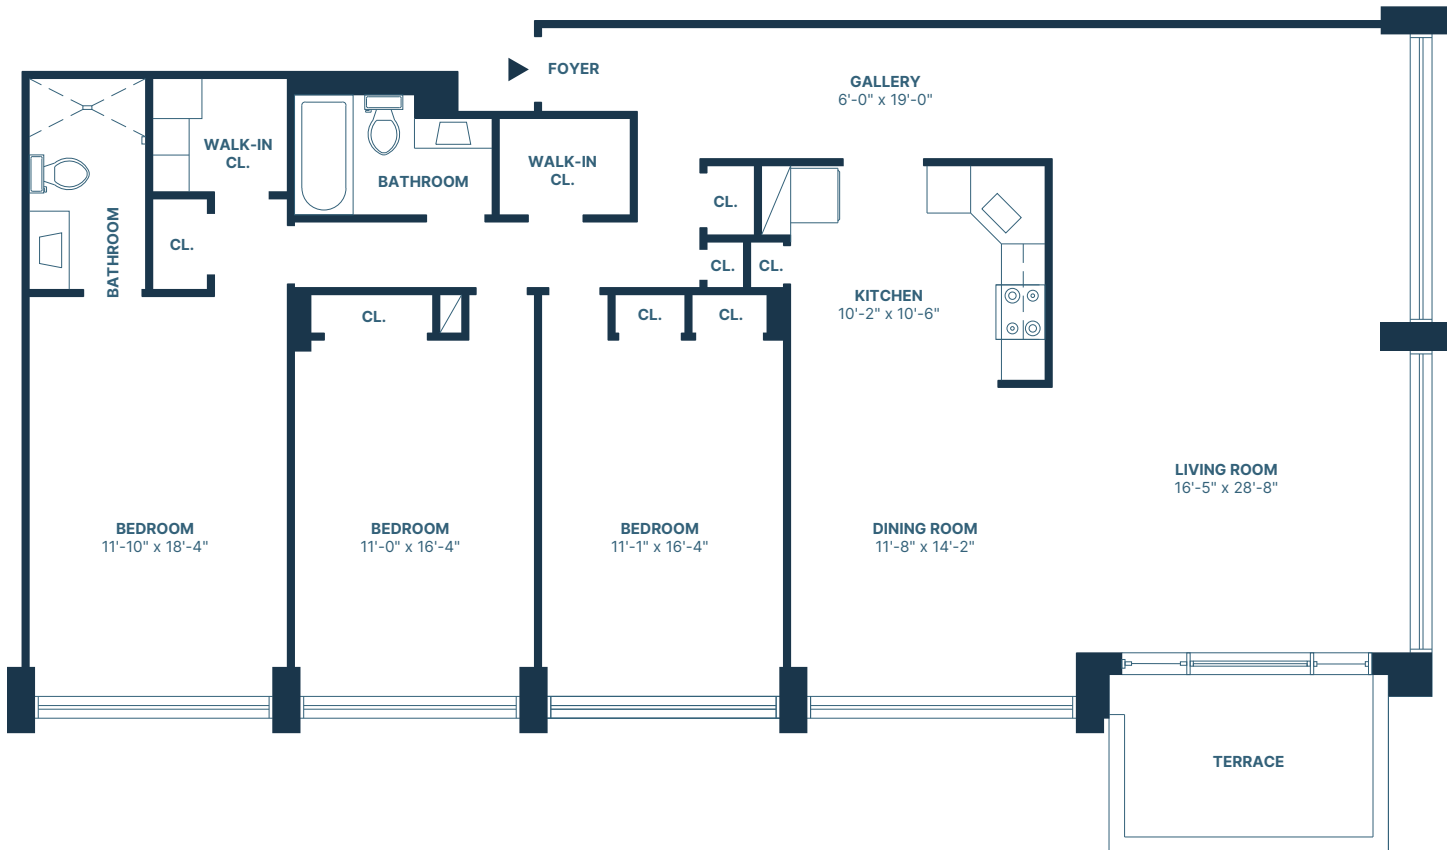

A Line

3 Bedroom | 2 Bathroom

Approx. 1900 Square Feet

CryderHouse.com | 718.767.0333

16625 Powells Cove Blvd, Beechurst, NY 11357

All dimensions are approximate and subject to normal construction variances and tolerances. Plans are not to scale. Plans and dimensions may contain minor variations from floor to floor.