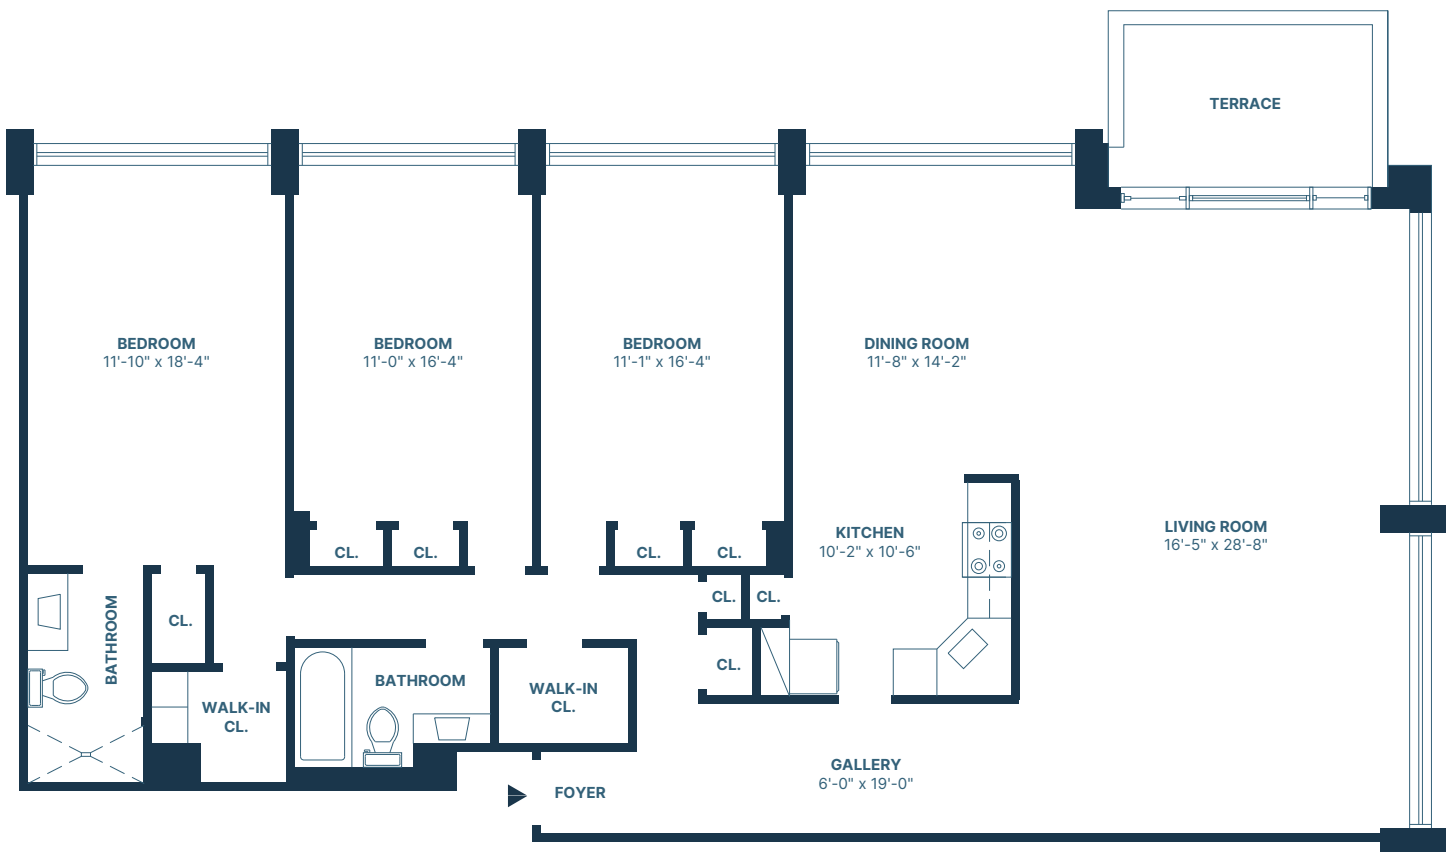

B Line

3 Bedroom | 2 Bathroom

Approx. 1900 Square Feet

CryderHouse.com | 718.767.0333

16625 Powells Cove Blvd, Beechurst, NY 11357

All dimensions are approximate and subject to normal construction variances and tolerances. Plans are not to scale. Plans and dimensions may contain minor variations from floor to floor.