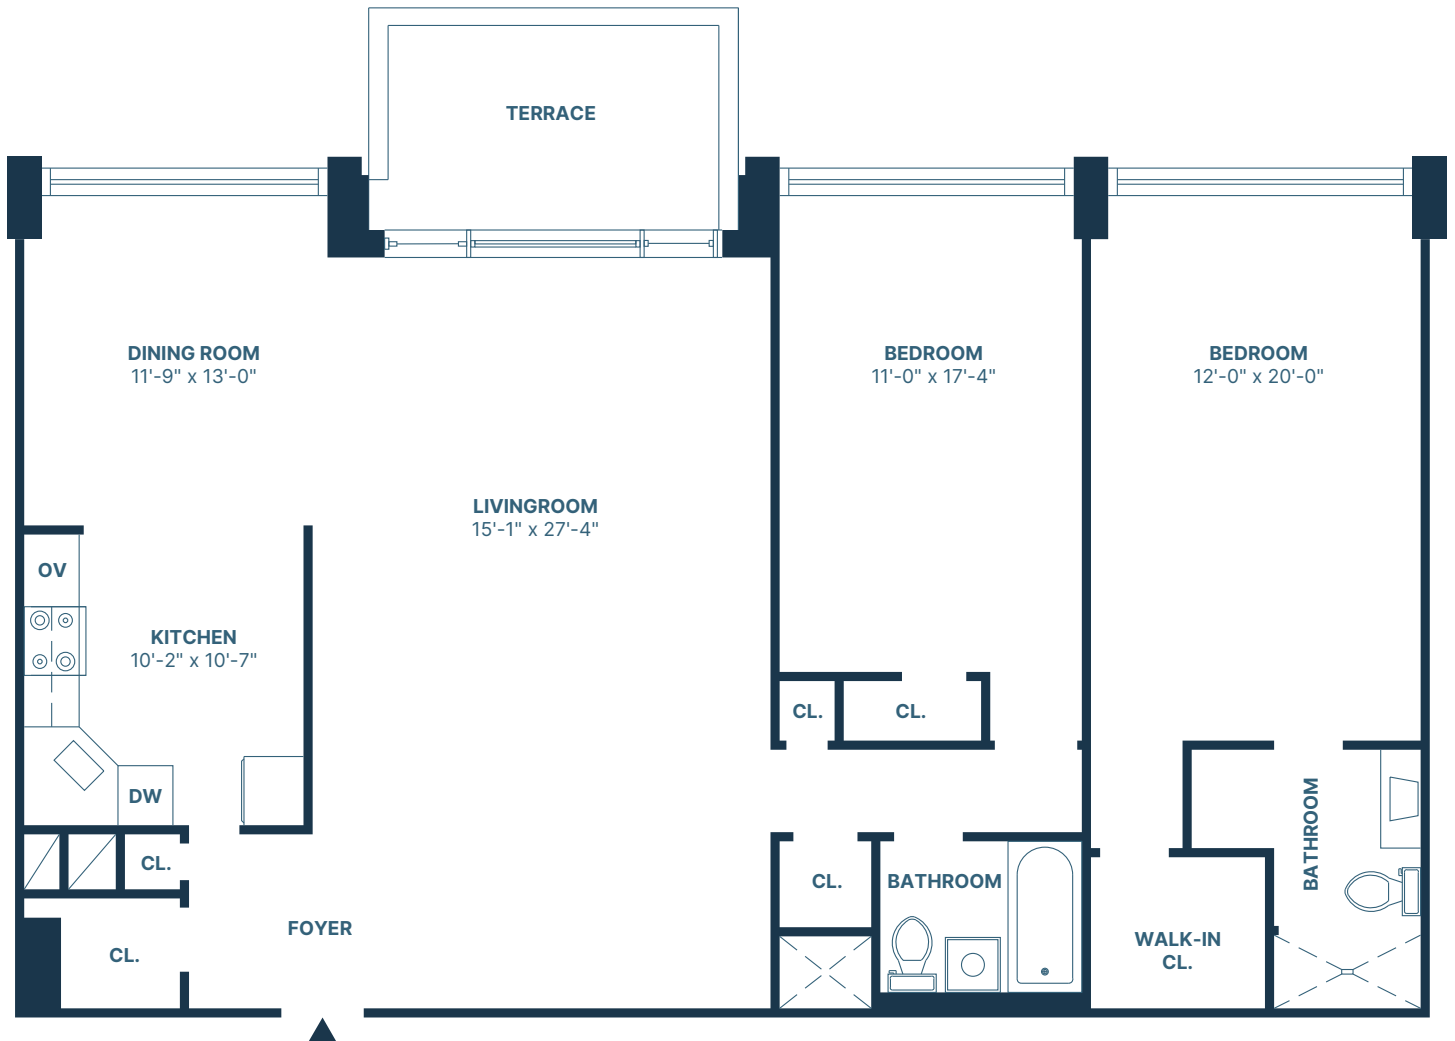

C Line

2 Bedroom | 2 Bathroom

Approx. 1600 Square Feet

CryderHouse.com | 718.767.0333

16625 Powells Cove Blvd, Beechurst, NY 11357

All dimensions are approximate and subject to normal construction variances and tolerances. Plans are not to scale. Plans and dimensions may contain minor variations from floor to floor.