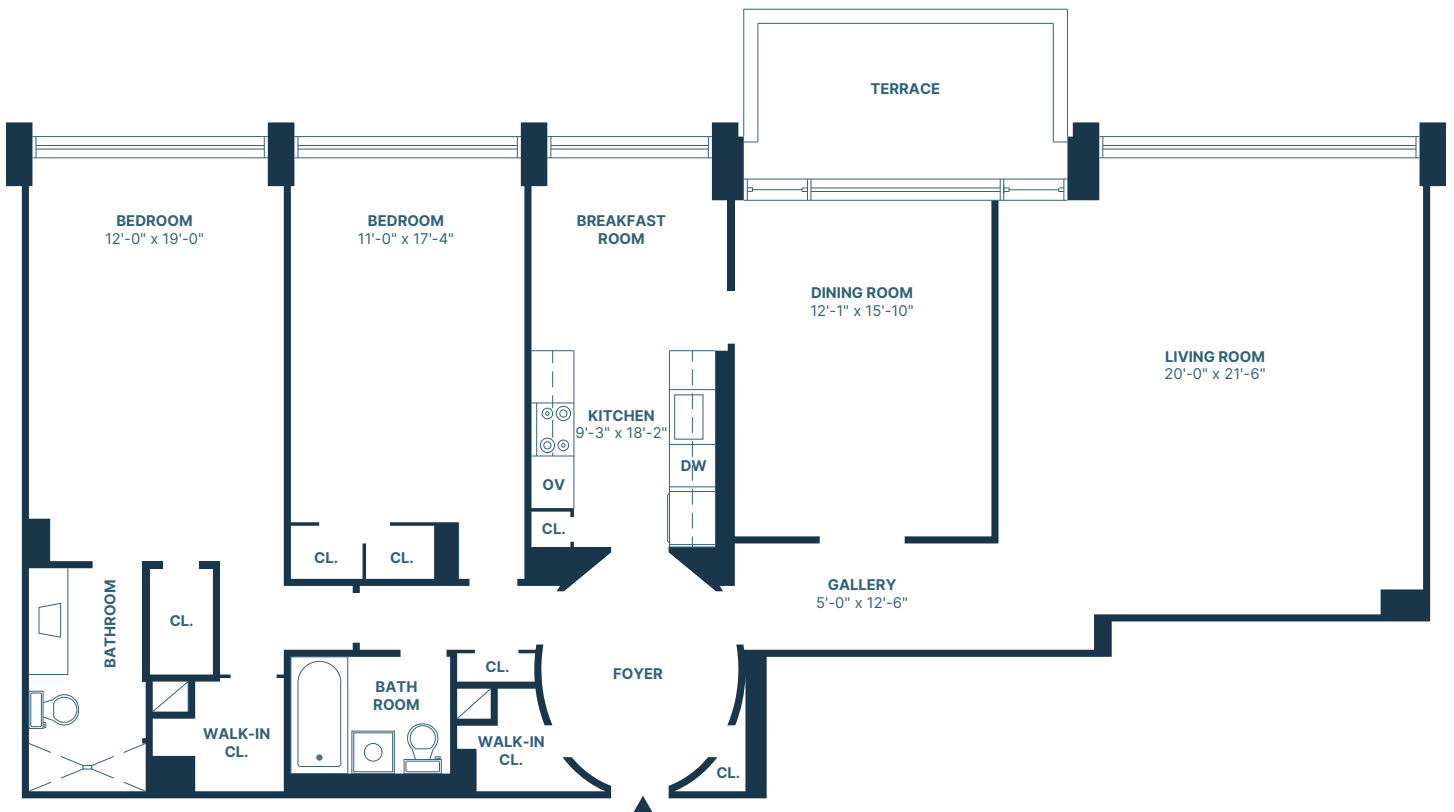

D Line

2 Bedroom | 2 Bathroom

Approx. 1800 Square Feet

CryderHouse.com | 718.767.0333

16625 Powells Cove Blvd, Beechurst, NY 11357

All dimensions are approximate and subject to normal construction variances and tolerances. Plans are not to scale. Plans and dimensions may contain minor variations from floor to floor.