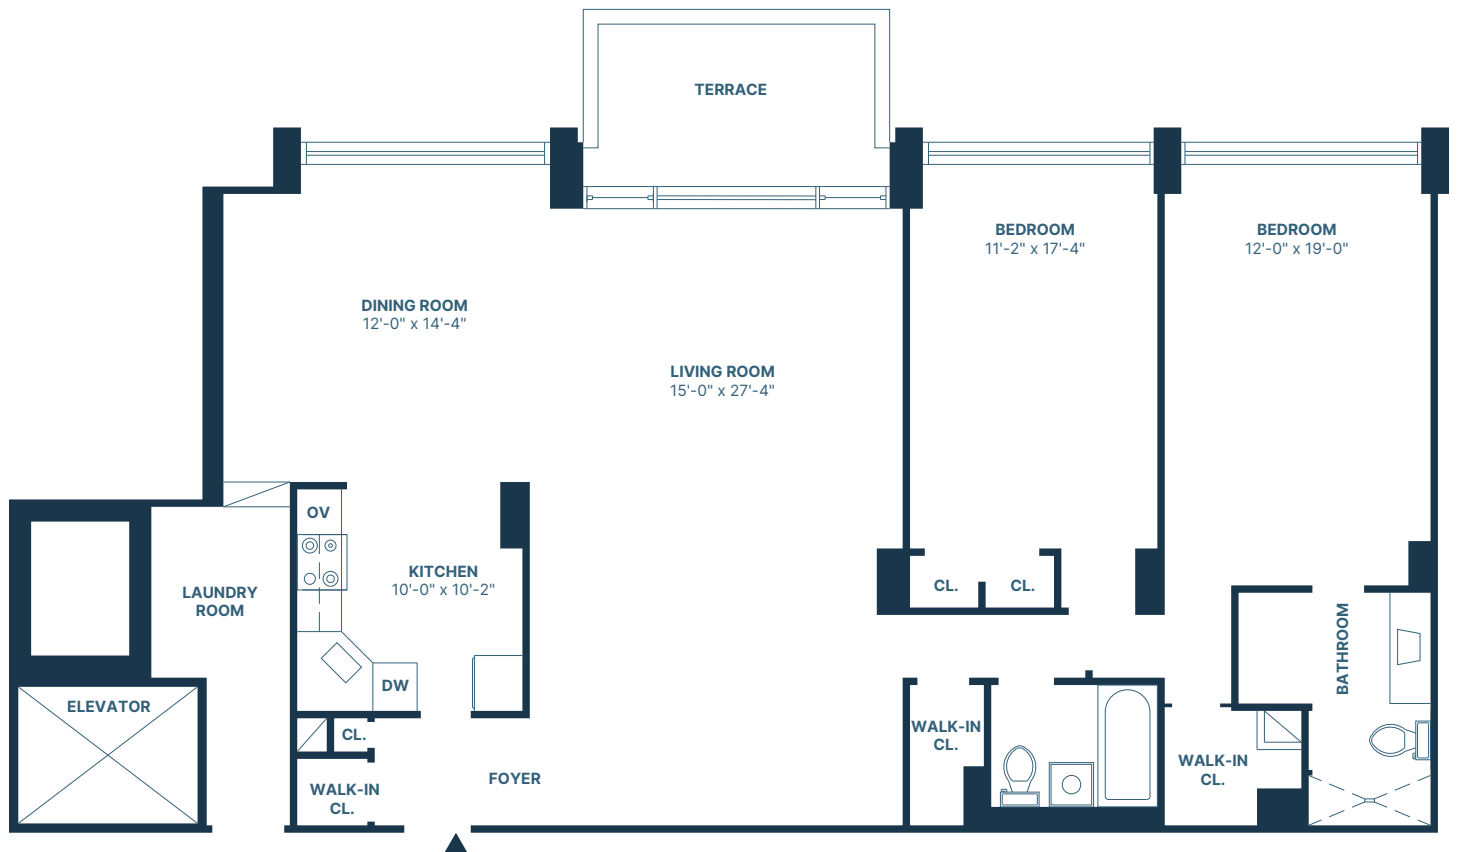

E Line

2 Bedroom | 2 Bathroom

Approx. 1600 Square Feet

CryderHouse.com | 718.767.0333

16625 Powells Cove Blvd, Beechurst, NY 11357

All dimensions are approximate and subject to normal construction variances and tolerances. Plans are not to scale. Plans and dimensions may contain minor variations from floor to floor.