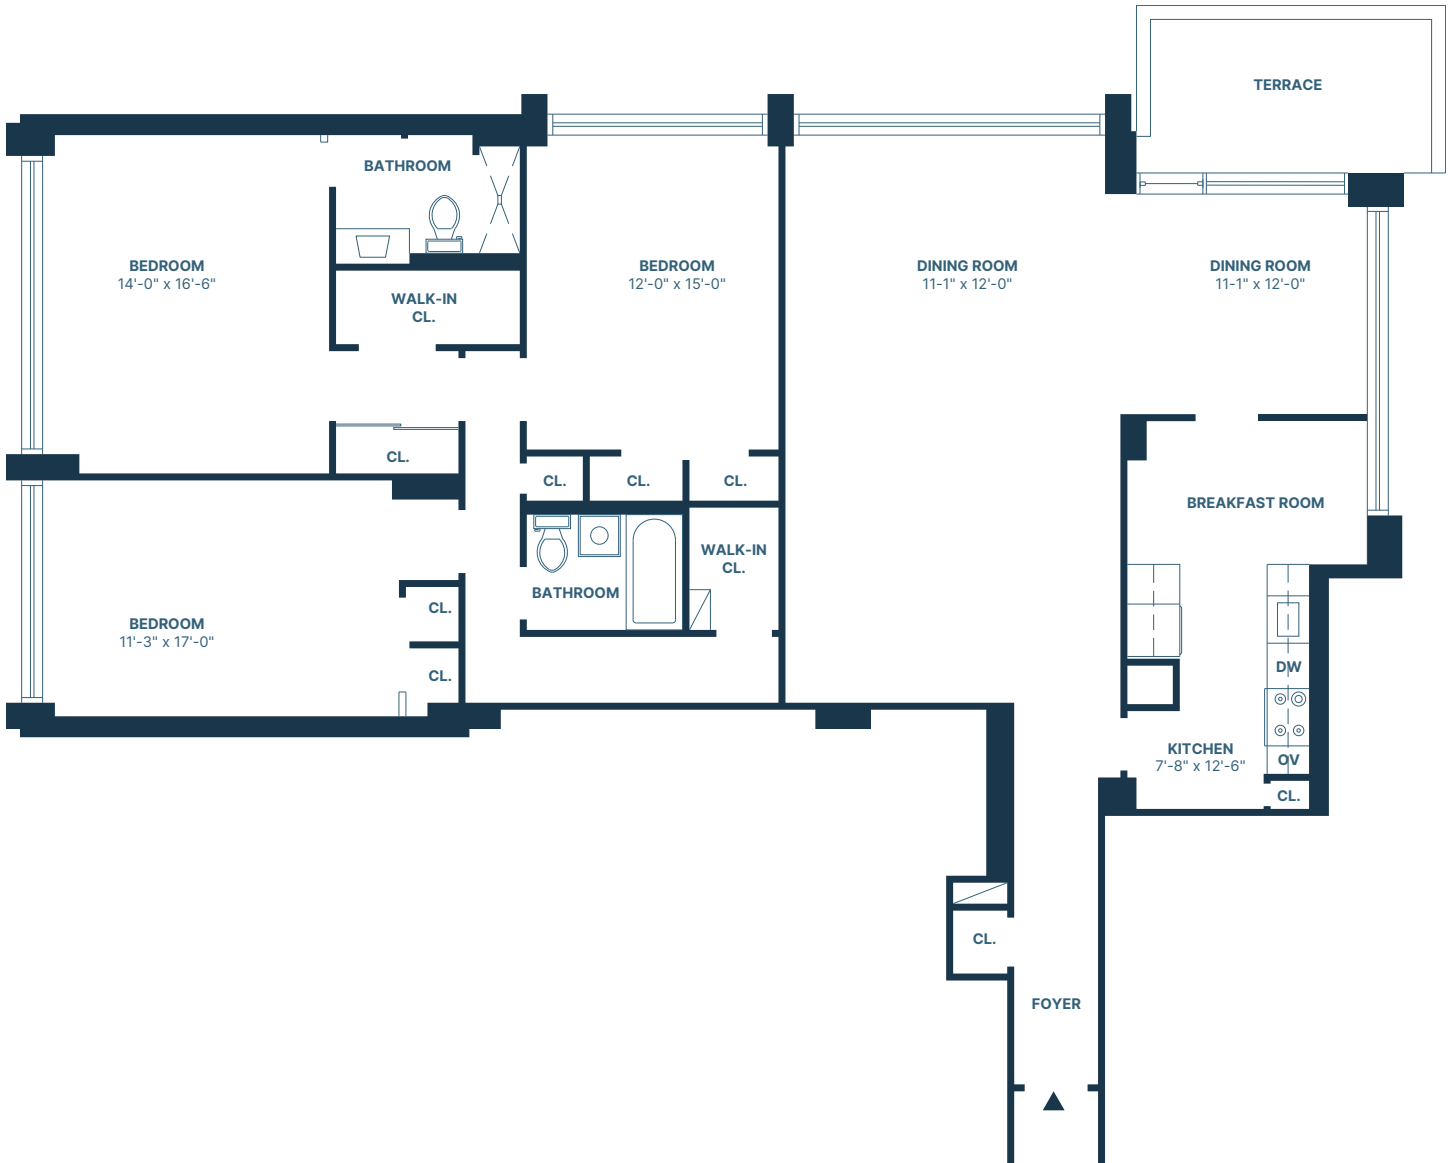

F Line

3 Bedroom | 2 Bathroom

Approx. 1900 Square Feet

CryderHouse.com | 718.767.0333

16625 Powells Cove Blvd, Beechurst, NY 11357

All dimensions are approximate and subject to normal construction variances and tolerances. Plans are not to scale. Plans and dimensions may contain minor variations from floor to floor.