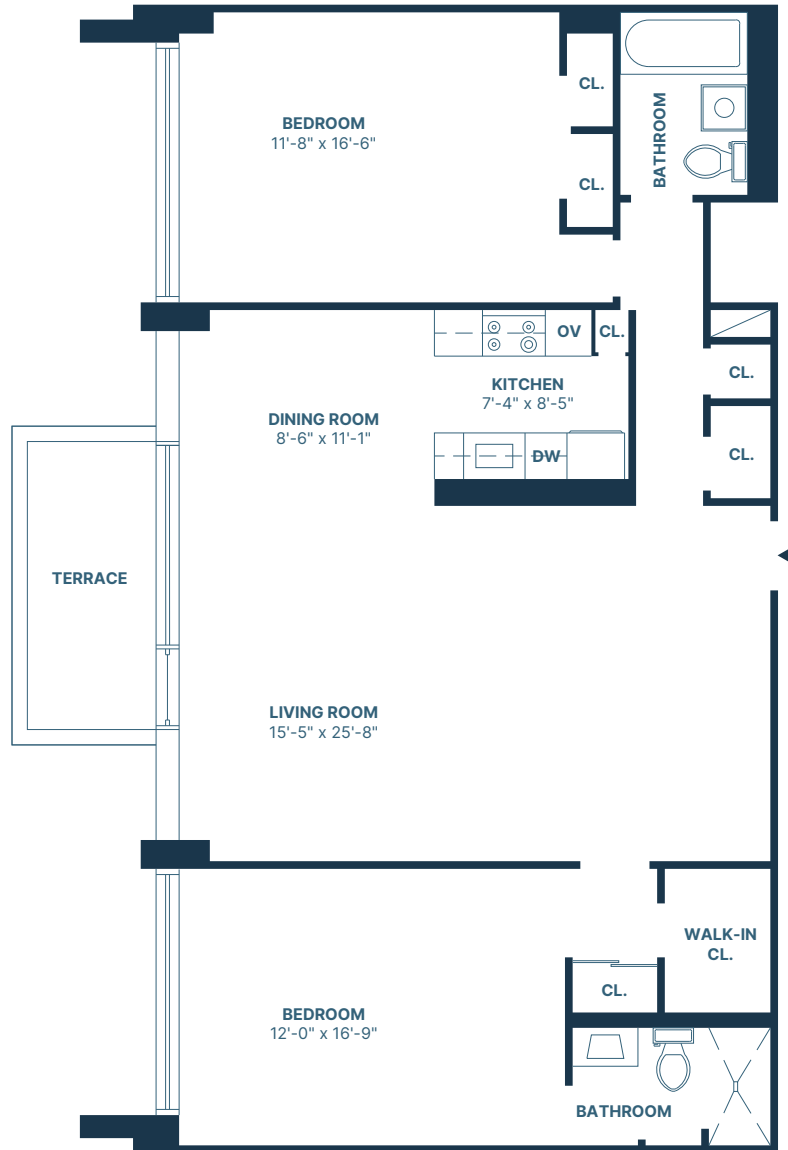

# G Line

2 Bedroom | 2 Bathroom

Approx. 1600 Square Feet

CryderHouse.com | 718.767.0333

16625 Powells Cove Blvd, Beechurst, NY 11357

All dimensions are approximate and subject to normal construction variances and tolerances. Plans are not to scale. Plans and dimensions may contain minor variations from floor to floor.