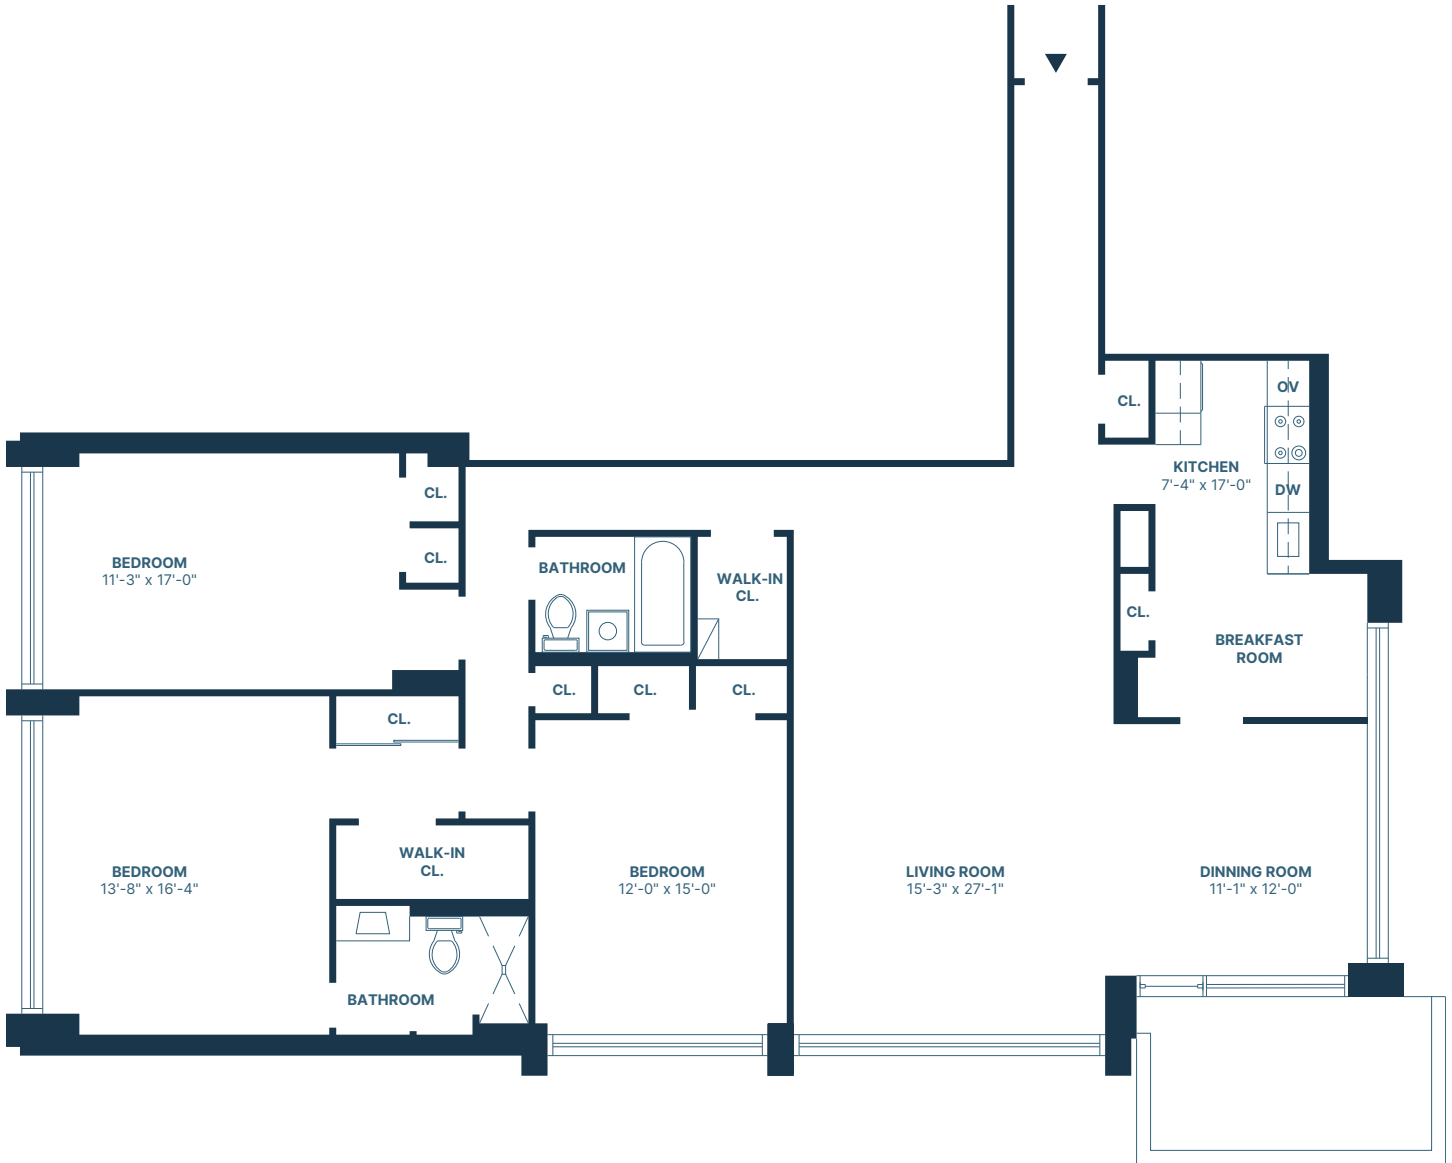

H Line

3 Bedroom | 2 Bathroom

Approx. 1900 Square Feet

CryderHouse.com | 718.767.0333

16625 Powells Cove Blvd, Beechurst, NY 11357

All dimensions are approximate and subject to normal construction variances and tolerances. Plans are not to scale. Plans and dimensions may contain minor variations from floor to floor.