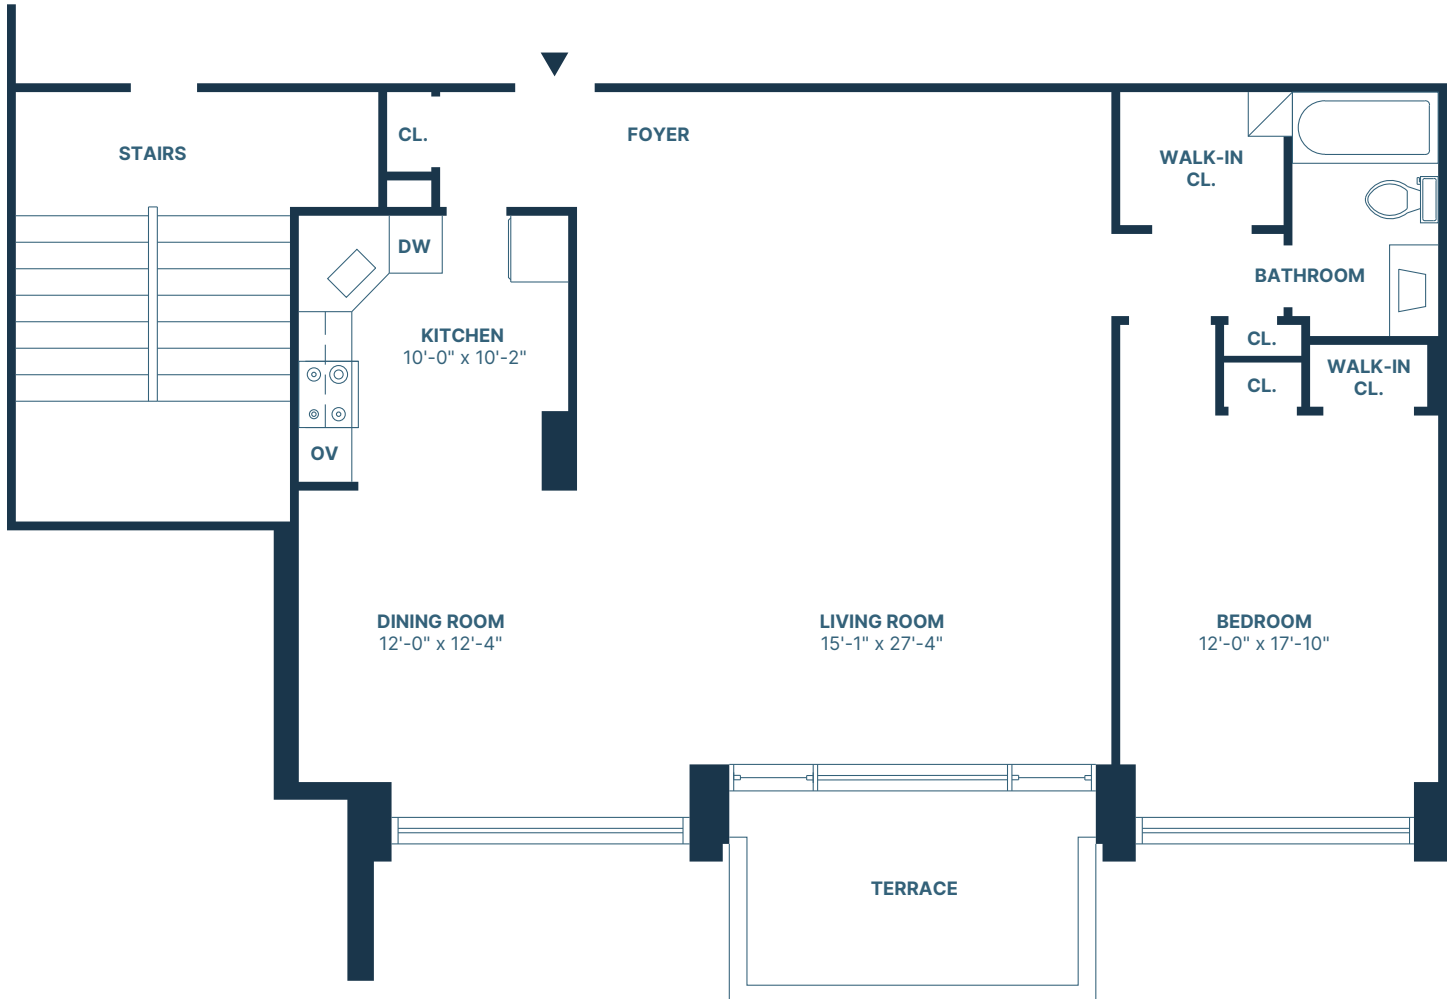

J Line

1 Bedroom | 1 Bathroom

Approx. 1200 Square Feet

CryderHouse.com | 718.767.0333

16625 Powells Cove Blvd, Beechurst, NY 11357

All dimensions are approximate and subject to normal construction variances and tolerances. Plans are not to scale. Plans and dimensions may contain minor variations from floor to floor.