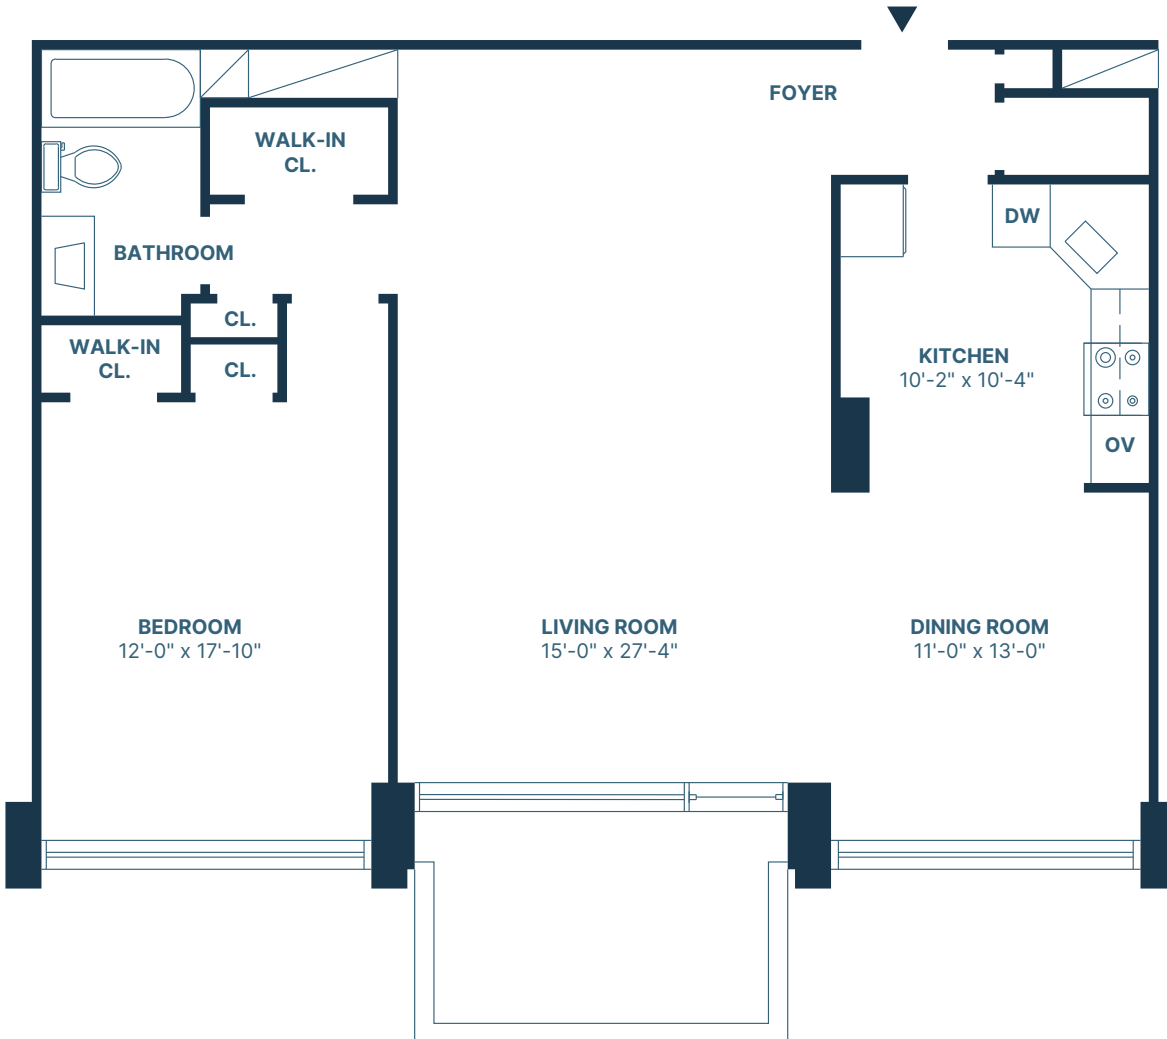

K Line

1 Bedroom | 1 Bathroom

Approx. 1200 Square Feet

CryderHouse.com | 718.767.0333

16625 Powells Cove Blvd, Beechurst, NY 11357

All dimensions are approximate and subject to normal construction variances and tolerances. Plans are not to scale. Plans and dimensions may contain minor variations from floor to floor.