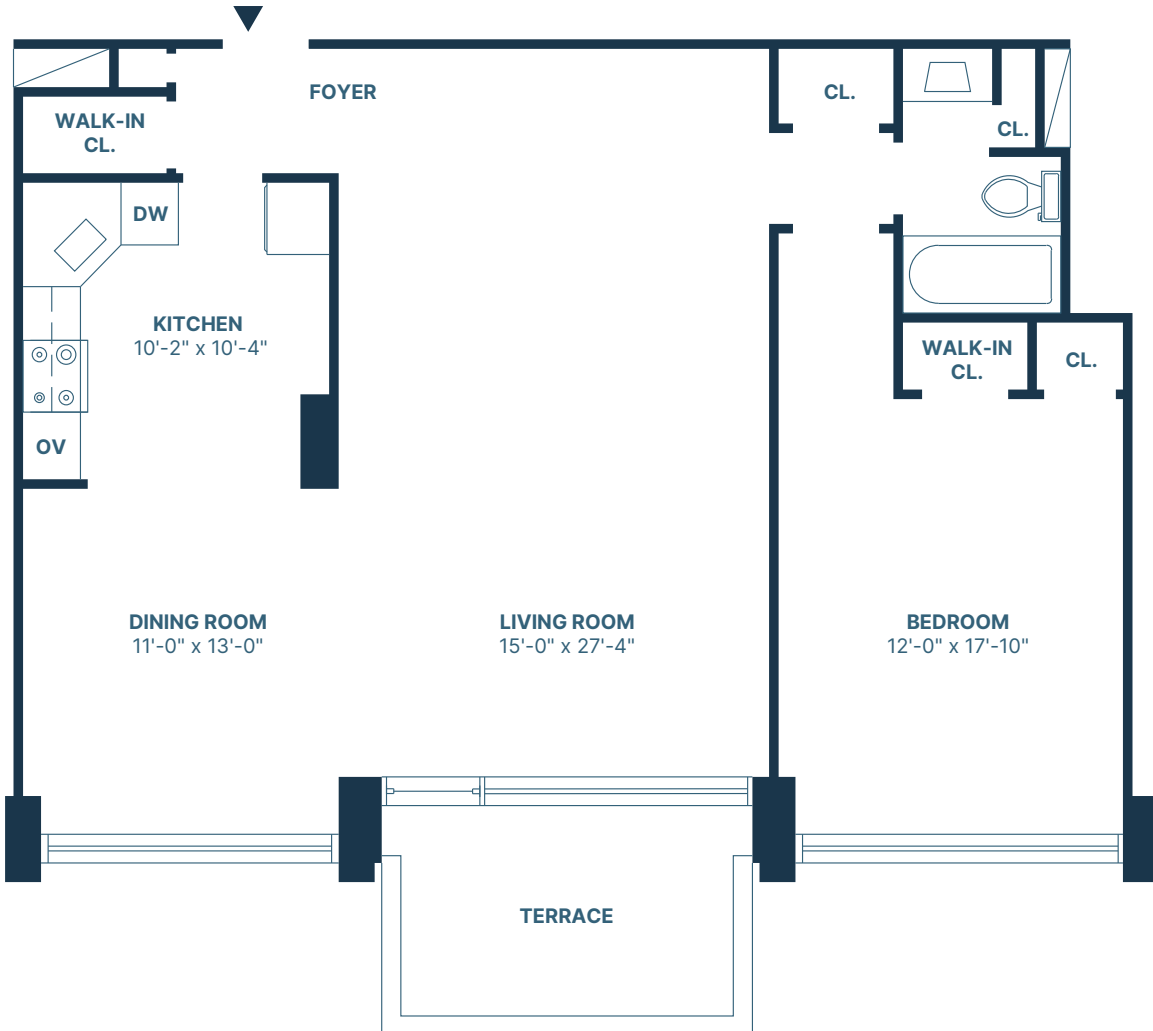

L Line

1 Bedroom | 1 Bathroom

Approx. 1200 Square Feet

CryderHouse.com | 718.767.0333

16625 Powells Cove Blvd, Beechurst, NY 11357

All dimensions are approximate and subject to normal construction variances and tolerances. Plans are not to scale. Plans and dimensions may contain minor variations from floor to floor.